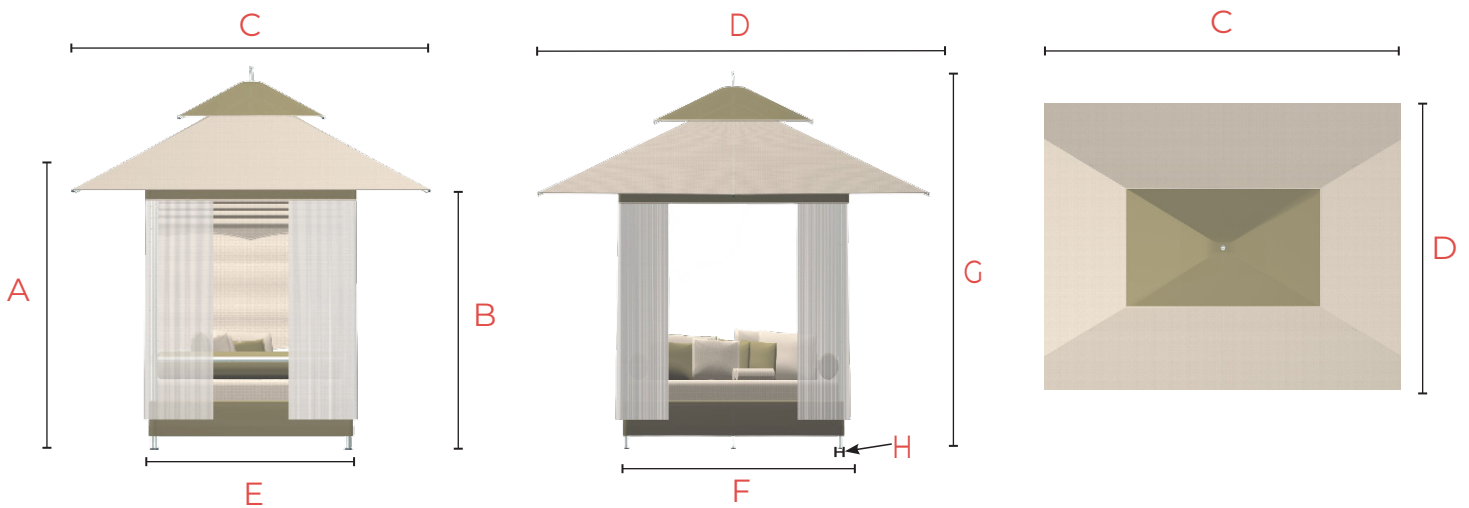

PRODUCT SPECIFICATIONS

MERCURY LOUNGE

SHAPES	RECTANGLE
SIZES (ft/m)	4.0' x 7.5' 1.25m x 2.3m
A (in/cm) MAST HEIGHT	87 / 221
B (in/cm) CANOPY HEIGHT	76 / 193
C (in/cm) FLAT TO FLAT (Mercury w/ Canopy)	162 / 412
D (in/cm) POINT TO POINT (Mercury w/ Canopy)	89 / 226
E (in/cm) FRAME WIDTH (center to center)	87.5 / 222
F (in/cm) FRAME LENGTH (center to center)	47.5 / 121
G (in/cm) TOTAL HEIGHT	114 / 290

Pole Sections are 4" / 10cm. Dimension Tolerances ± 1" / 2.5cm. Dimensions shown are rounded to the nearest inch/cm. Options are subject to change without notice.
07.2024-V1RB